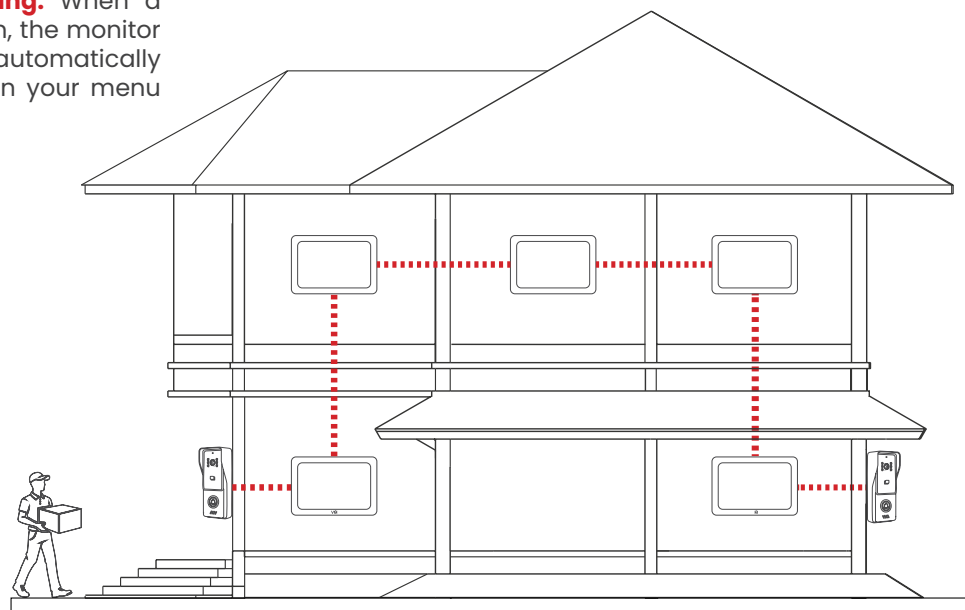

## Smart security, Simplified connection

- 7 Inch touch screen monitor
- HD 1080P Door camera
- IC card & passcode access control (VM-202Kit-ACS)
- Mobile phone remote control (via TUYA App)

- **True 2-Wire IP Connection:** Utilises a simple, polarity-free 2-wire setup (S PoE) to carry power, data, and crystal-clear 1080P video over standard non-STP or network cabling.
- **Tuya Smart Integration:** Connects seamlessly to 2.4G Wi-Fi to enable full remote control, live monitoring, mobile push alerts, and remote unlocking right from your smartphone.
- **Internal Intercom (Indoor Calling):** Supports targeted room-to-room audio communication between indoor monitors configured within the same residential system.
- **Modular Expandability:** Scale standard systems effortlessly up to 6 indoor monitors and 2 outdoor door stations to protect larger layouts or multi-family properties.
- **Automated Image & Video Recording:** When a visitor presses the outdoor call button, the monitor instantly captures their photo or automatically records a full video stream based on your menu preferences.

### Two door station options to choose from

Keypad  
Access Control

RFID  
Access Control

1080  
HD  
Door Station

Weather  
Resistant

Up to **6**<sup>\*</sup>  
Monitors

Up to **2**<sup>\*</sup>  
Door Stations

<sup>\*</sup>Can be extended further using Network Switch (VM-202SW)